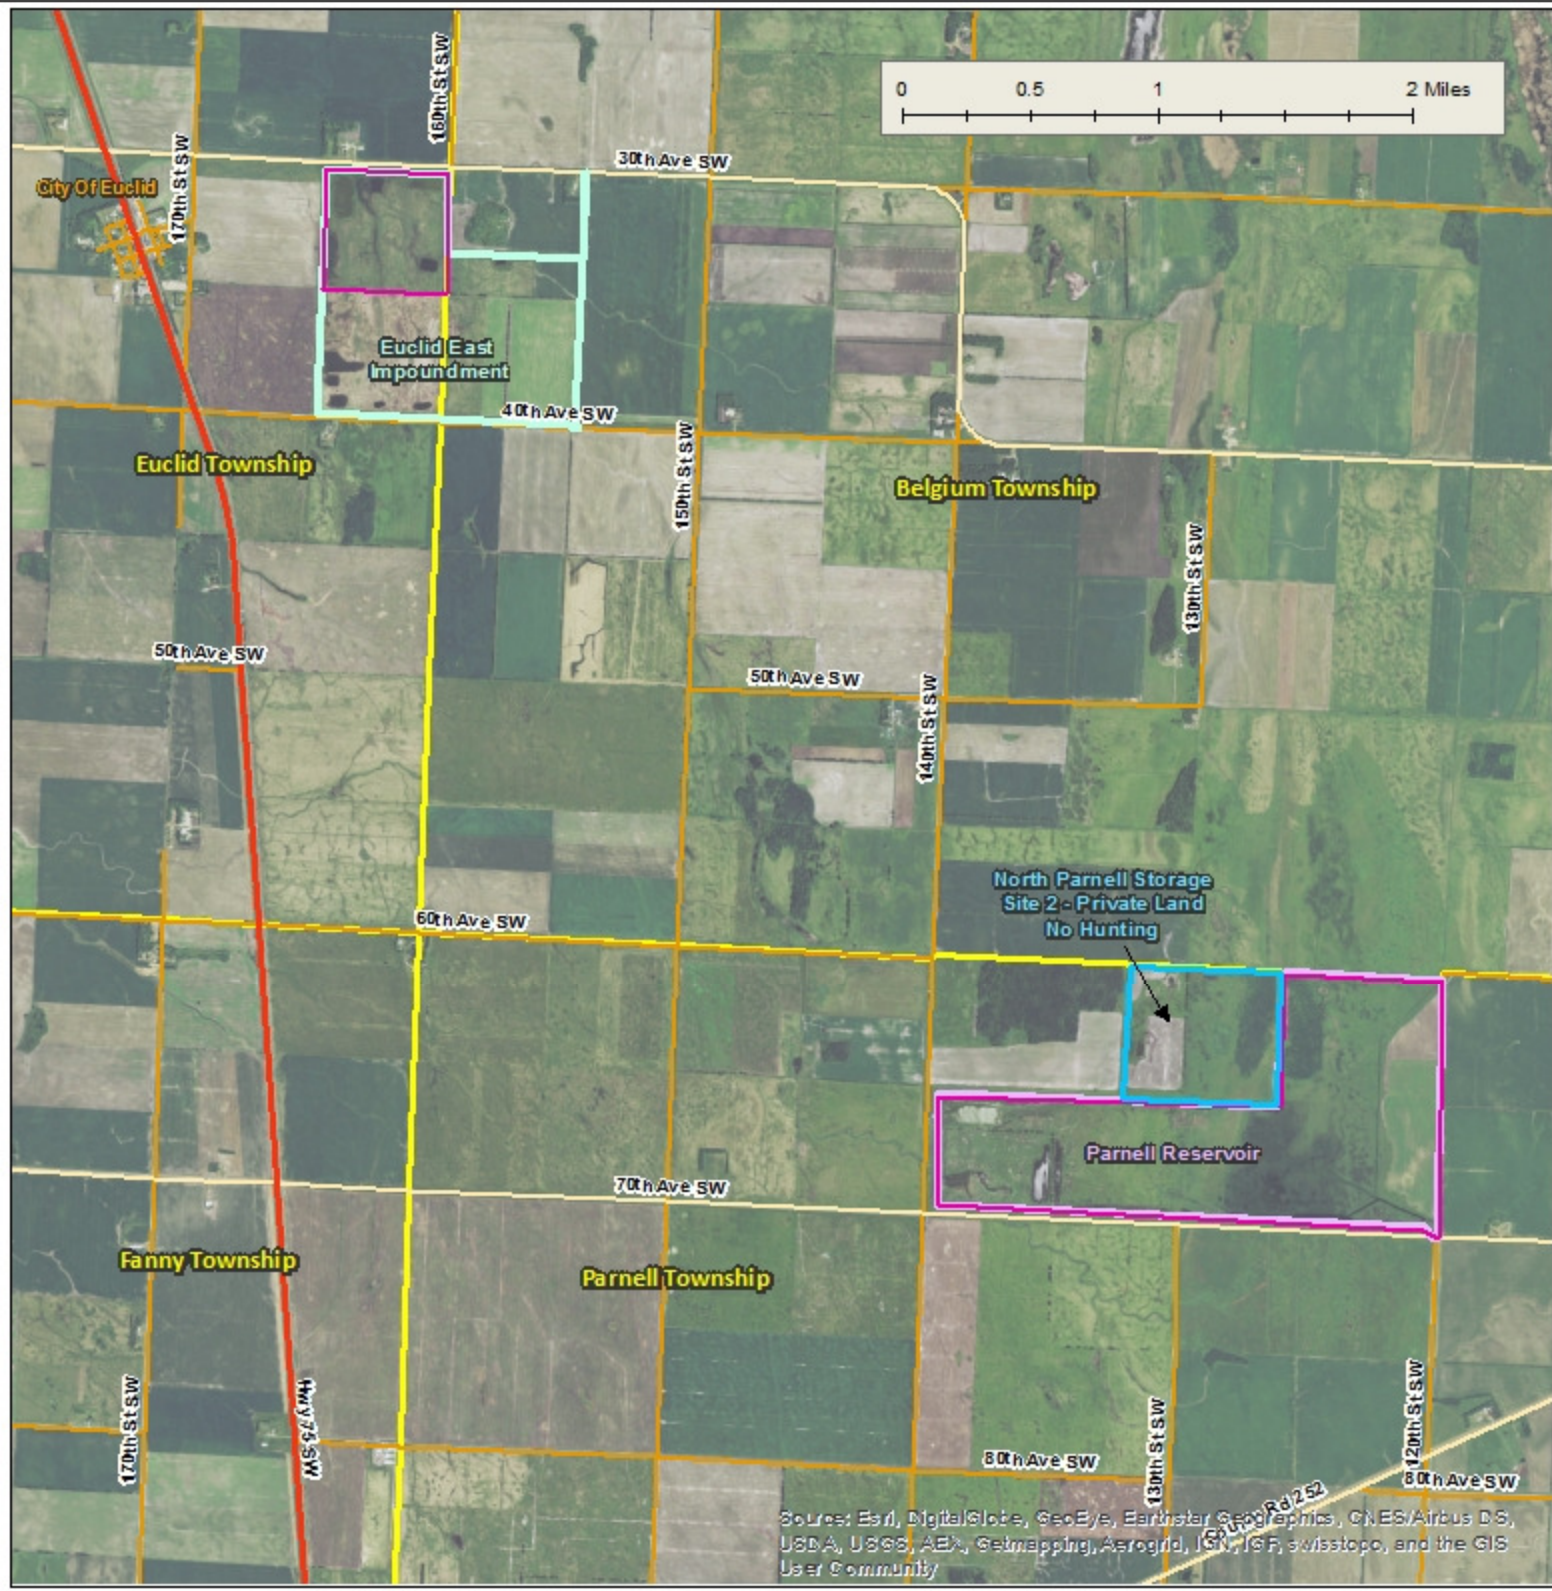

# RLWD Public Hunting Lands

-  RLWD Public Hunting Areas
-  North Parnell Storage Site 2 (Private Land, No hunting)
-  Parnell Reservoir
-  Euclid East Impoundment
-  Townships
-  RLWD Main Waterways
-  Cities
-  Roads

Source: Esri, DigitalGlobe, GeoEye, Earthstar Geographics, CNES/Airbus DS, USDA, USGS, AeroGRID, IGN, ICG, swisstopo, and the GIS User Community